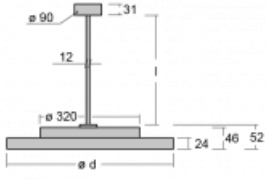

Technical drawing