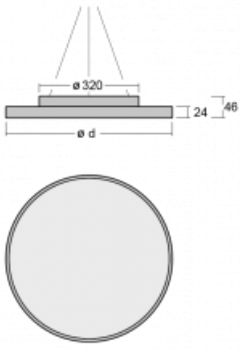

Technical drawing