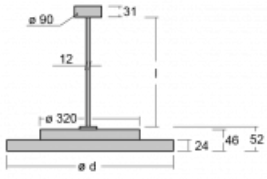

Technical drawing