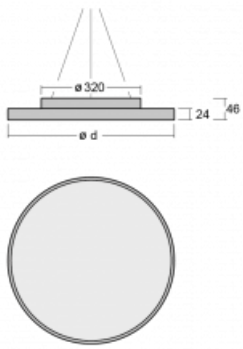

Technical drawing