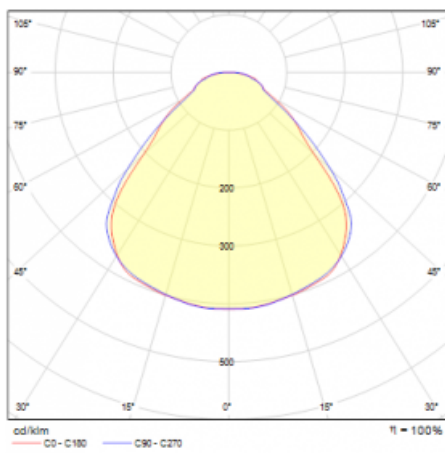

Luminaire

Rundo 24

290-261K-10GID/830, W +
00-00384-1000/RUN, W

Circular luminaires with an aluminium profile come in height 24 mm. Rundo24 luminaires feature an excellent efficacy of up to 145 lm/W, which can give the space lightness and appeal. The luminaires are pendant or flush-mounted, with direct or direct-indirect distribution of light creating an interesting light halo. A circular luminaire with a PMMA opal diffuser or microprismatic optical system is suitable for both commercial spaces and households. A playful and interesting effect can be created by combining different diameters. Luminaires can be equipped with a motion sensor, daylight sensor or Bluetooth technology, which allows easy control of the luminaire from your smart device.

Type of installation	Suspended
Light distribution	Direct-indirect
Luminaire shape	Circular
Colour of the luminaires	White
Material	Aluminium
Lifetime	L80/B20 50 000 hours
Warranty	5 years
Description of luminaires	Luminaire suspended
Dimensions	ø 630 mm × 24 mm
Weight	6.8 kg
Light source	LED MODUL
Type of optical system	Opal diffuser
Luminous flux*	7450 lm
Colour Temperature	3000 K warm white
Luminous efficacy	137 lm/W
MacAdam Light source	3
Colour rendering index	80
UGR max. X=4H Y=8H, ρ=70,50,20	21.4

Technical drawing

Luminaire power input* 54.2 W

Connection of the luminaires DALI

Electrical voltage 220-240V

Frequency 50/60Hz

⊕ CE IP 40

*±10 %

Curve