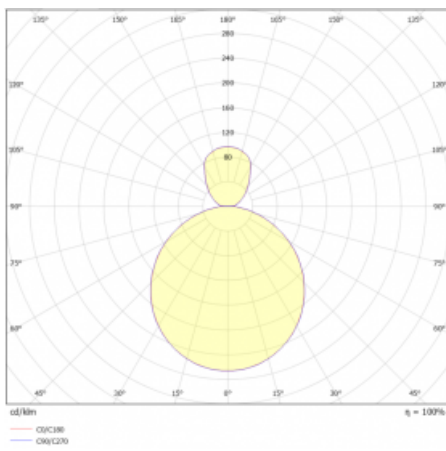

Luminaire

Rundo 24

290-261K-10GGM3/830, W +
00-00384-1000/RUN, W

Circular luminaires with an aluminium profile come in height 24 mm. Rundo24 luminaires feature an excellent efficacy of up to 145 lm/W, which can give the space lightness and appeal. The luminaires are pendant or flush-mounted, with direct or direct-indirect distribution of light creating an interesting light halo. A circular luminaire with a PMMA opal diffuser or microprismatic optical system is suitable for both commercial spaces and households. A playful and interesting effect can be created by combining different diameters. Luminaires can be equipped with a motion sensor, daylight sensor or Bluetooth technology, which allows easy control of the luminaire from your smart device.

Type of installation	Suspended
Light distribution	Direct-indirect
Luminaire shape	Circular
Colour of the luminaires	White
Material	Aluminium
Lifetime	L80/B20 50 000 hours
Warranty	2 years
Description of luminaires	Luminaire suspended
item description	White ceiling cup and cable
Dimensions	ø 630 mm × 24 mm
Light source	LED MODUL
DIR optical system	Opal diffuser
INDIR optical system	Opal cover
Luminous flux*	3630 lm
Colour Temperature	3000 K warm white
Luminous efficacy	144 lm/W
MacAdam Light source	3
Colour rendering index	80
UGR max. X=4H Y=8H, ρ=70,50,20	18.9

Technical drawing

Luminaire power input* 25.2 W

Connection of the luminaires ON/OFF + 3h emergency

Electrical voltage 220-240V

Frequency 50/60Hz

⊕ CE IP 40

* $\pm 10\%$

Curve