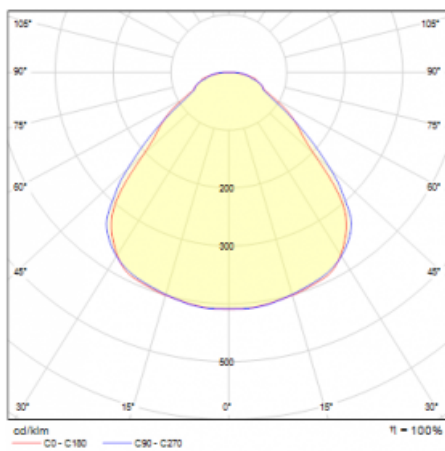

Technical drawing

Luminaire power input 49.1 W $\pm$ 10 %

Connection of the luminaires Electronic ballast non-dimmable with 3h emergency

Electrical voltage 220-240V

Frequency 50/60Hz

⊕ CE IP 40

Curve