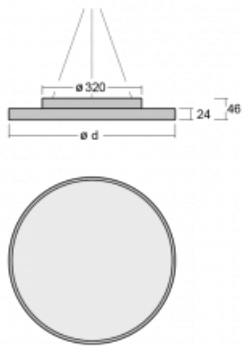

Technical drawing