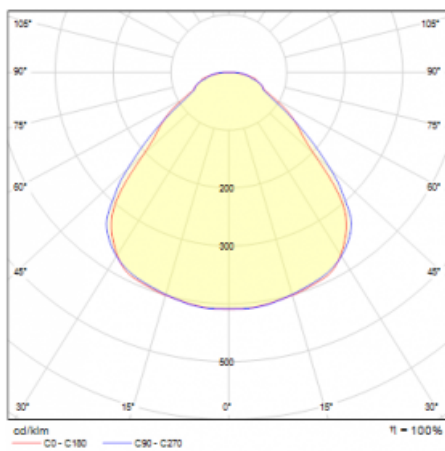

Technical drawing

Luminaire power input 51.6 W $\pm$ 10 %

Connection of the luminaires Electronic ballast non-dimmable with 3h emergency

Electrical voltage 220-240V

Frequency 50/60Hz

⊕ CE IP 40

Curve