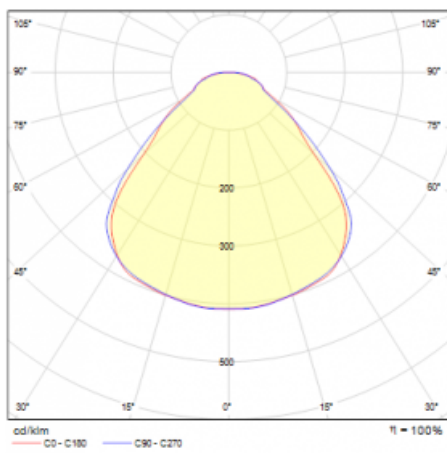

Type of installation	Suspended
Light distribution	Direct-indirect
Luminaire shape	Circular
Colour of the luminaires	Silver
Material	Aluminium
Lifetime	L80/B20 50 000 hours
Warranty	5 years
Description of luminaires	Luminaire suspended
Dimensions	ø 630 mm × 24 mm
Light source	LED MODUL
Type of optical system	Microprisma
Luminous flux	7490 lm ± 10 %
Colour Temperature	3000 K warm white
Luminous efficacy	145 lm/W
MacAdam Light source	3
Colour rendering index	80
UGR max. X=4H Y=8H, ρ=70,50,20	18.2

Technical drawing

Luminaire power input 51.6 W ± 10 %

Connection of the luminaires DALI dimmable

Electrical voltage 220-240V

Frequency 50/60Hz

⊕ CE IP 40

Curve

Downloads