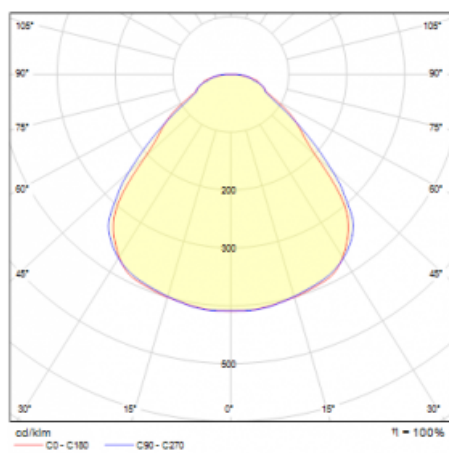

Type of installation	Suspended
Light distribution	Direct-indirect
Luminaire shape	Circular
Colour of the luminaires	Silver
Material	Aluminium
Lifetime	L80/B20 50 000 hours
Warranty	5 years
Description of luminaires	Luminaire suspended
Dimensions	ø 630 mm × 24 mm
Light source	LED MODUL
Type of optical system	Microprisma
Luminous flux*	5040 lm
Colour Temperature	3000 K warm white
Luminous efficacy	149 lm/W
MacAdam Light source	3
Colour rendering index	80
UGR max. X=4H Y=8H, ρ=70,50,20	16.8

## Curve