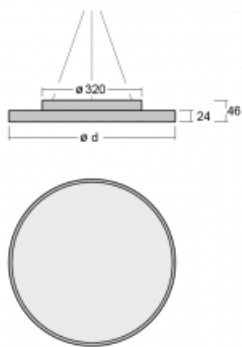

Technical drawing