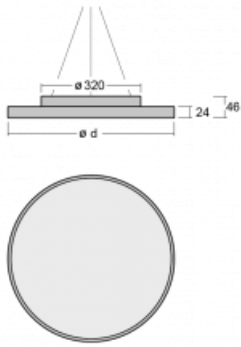

Luminaire

Rundo 24

290-261I-10GHD/840, B +
00-00334, B

Circular luminaires with an aluminium profile come in height 24 mm. Rundo24 luminaires feature an excellent efficacy of up to 145 lm/W, which can give the space lightness and appeal. The luminaires are pendant or flush-mounted, with direct or direct-indirect distribution of light creating an interesting light halo. A circular luminaire with a PMMA opal diffuser or microprismatic optical system is suitable for both commercial spaces and households. A playful and interesting effect can be created by combining different diameters. Luminaires can be equipped with a motion sensor, daylight sensor or Bluetooth technology, which allows easy control of the luminaire from your smart device.

Type of installation	Suspended
Light distribution	Direct-indirect
Luminaire shape	Circular
Colour of the luminaires	Black
Material	Aluminium
Lifetime	L80/B20 50 000 hours
Warranty	5 years
Description of luminaires	Luminaire suspended
Dimensions	ø 630 mm × 24 mm
Light source	LED MODUL
Type of optical system	Microprisma
Luminous flux*	5250 lm
Colour Temperature	4000 K cool white
Luminous efficacy	155 lm/W
MacAdam Light source	3
Colour rendering index	80
UGR max. X=4H Y=8H, ρ=70,50,20	17

Technical drawing

Luminaire power input* 33.9 W

Connection of the luminaires DALI

Electrical voltage 220-240V

Frequency 50/60Hz

⊕ CE IP 40

*±10 %

Curve