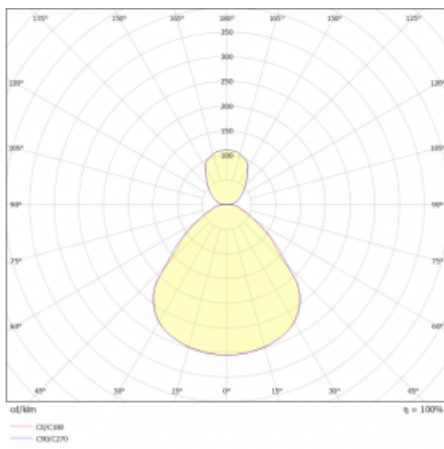

Luminaire

Rundo 24

290-261I-10GGM3/840, W +
00-00384-1000/RUN, W

Circular luminaires with an aluminium profile come in height 24 mm. Rundo24 luminaires feature an excellent efficacy of up to 145 lm/W, which can give the space lightness and appeal. The luminaires are pendant or flush-mounted, with direct or direct-indirect distribution of light creating an interesting light halo. A circular luminaire with a PMMA opal diffuser or microprismatic optical system is suitable for both commercial spaces and households. A playful and interesting effect can be created by combining different diameters. Luminaires can be equipped with a motion sensor, daylight sensor or Bluetooth technology, which allows easy control of the luminaire from your smart device.

Type of installation	Suspended
Light distribution	Direct-indirect
Luminaire shape	Circular
Colour of the luminaires	White
Material	Aluminium
Lifetime	L80/B20 50 000 hours
Warranty	2 years
Description of luminaires	Luminaire suspended
item description	White ceiling cup and cable
Dimensions	ø 630 mm × 24 mm
Light source	LED MODUL
DIR optical system	Microprisma
INDIR optical system	Opal cover
Luminous flux*	3600 lm
Colour Temperature	4000 K cool white
Luminous efficacy	158 lm/W
MacAdam Light source	3
Colour rendering index	80
UGR max. X=4H Y=8H, ρ=70,50,20	15.6

Technical drawing

Luminaire power input* 22.8 W

Connection of the luminaires ON/OFF + 3h emergency

Electrical voltage 220-240V

Frequency 50/60Hz

⊕ CE IP 40

*±10 %

Curve