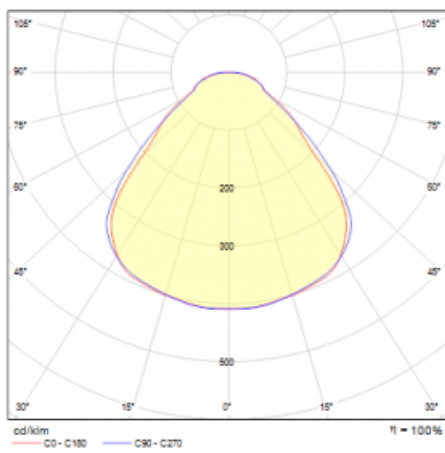

Luminaire

Rundo 24

290-261I-10GGE/830, W +
00-00334, W

Circular luminaires with an aluminium profile come in height 24 mm. Rundo24 luminaires feature an excellent efficacy of up to 145 lm/W, which can give the space lightness and appeal. The luminaires are pendant or flush-mounted, with direct or direct-indirect distribution of light creating an interesting light halo. A circular luminaire with a PMMA opal diffuser or microprismatic optical system is suitable for both commercial spaces and households. A playful and interesting effect can be created by combining different diameters. Luminaires can be equipped with a motion sensor, daylight sensor or Bluetooth technology, which allows easy control of the luminaire from your smart device.

Type of installation	Suspended
Light distribution	Direct-indirect
Luminaire shape	Circular
Colour of the luminaires	White
Material	Aluminium
Lifetime	L80/B20 50 000 hours
Warranty	5 years
Description of luminaires	Luminaire suspended
Dimensions	ø 630 mm × 24 mm
Light source	LED MODUL
Type of optical system	Microprisma
Luminous flux*	3460 lm
Colour Temperature	3000 K warm white
Luminous efficacy	152 lm/W
MacAdam Light source	3
Colour rendering index	80
UGR max. X=4H Y=8H, ρ=70,50,20	15.5

Technical drawing

Luminaire power input* 22.8 W

Connection of the luminaires ON/OFF

Electrical voltage 220-240V

Frequency 50/60Hz

⊕ CE IP 40

*±10 %

Curve