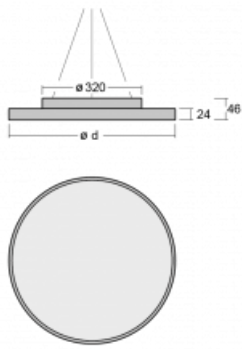

Technical drawing