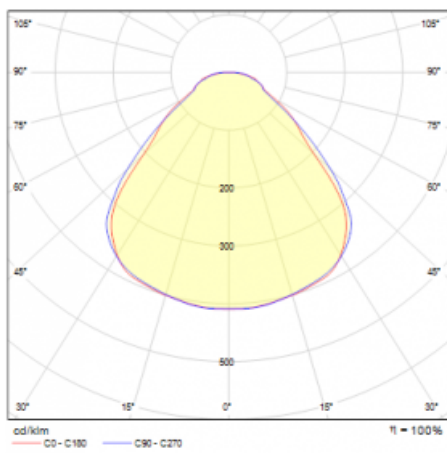

Luminaire

Rundo 24

290-261I-10GGD/830, S +
00-00334, S

Circular luminaires with an aluminium profile come in height 24 mm. Rundo24 luminaires feature an excellent efficacy of up to 145 lm/W, which can give the space lightness and appeal. The luminaires are pendant or flush-mounted, with direct or direct-indirect distribution of light creating an interesting light halo. A circular luminaire with a PMMA opal diffuser or microprismatic optical system is suitable for both commercial spaces and households. A playful and interesting effect can be created by combining different diameters. Luminaires can be equipped with a motion sensor, daylight sensor or Bluetooth technology, which allows easy control of the luminaire from your smart device.

Type of installation	Suspended
Light distribution	Direct-indirect
Luminaire shape	Circular
Colour of the luminaires	Silver
Material	Aluminium
Lifetime	L80/B20 50 000 hours
Warranty	5 years
Description of luminaires	Luminaire suspended
Dimensions	ø 630 mm × 24 mm
Light source	LED MODUL
Type of optical system	Microprisma
Luminous flux*	3460 lm
Colour Temperature	3000 K warm white
Luminous efficacy	152 lm/W
MacAdam Light source	3
Colour rendering index	80
UGR max. X=4H Y=8H, ρ=70,50,20	15.5

Technical drawing

Luminaire power input* 22.8 W

Connection of the luminaires DALI

Electrical voltage 220-240V

Frequency 50/60Hz

⊕ CE IP 40

*±10 %

Curve