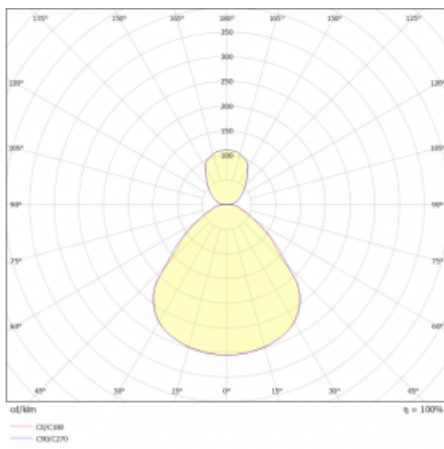

Luminaire

Rundo 24

290-261I-10GEM3/840, W +
00-00384-1000/RUN, W

Circular luminaires with an aluminium profile come in height 24 mm. Rundo24 luminaires feature an excellent efficacy of up to 145 lm/W, which can give the space lightness and appeal. The luminaires are pendant or flush-mounted, with direct or direct-indirect distribution of light creating an interesting light halo. A circular luminaire with a PMMA opal diffuser or microprismatic optical system is suitable for both commercial spaces and households. A playful and interesting effect can be created by combining different diameters. Luminaires can be equipped with a motion sensor, daylight sensor or Bluetooth technology, which allows easy control of the luminaire from your smart device.

Type of installation	Suspended
Light distribution	Direct-indirect
Luminaire shape	Circular
Colour of the luminaires	White
Material	Aluminium
Lifetime	L80/B20 50 000 hours
Warranty	2 years
Description of luminaires	Luminaire suspended
item description	White ceiling cup and cable
Dimensions	ø 630 mm × 24 mm
Light source	LED MODUL
DIR optical system	Microprisma
INDIR optical system	Opal cover
Luminous flux*	2490 lm
Colour Temperature	4000 K cool white
Luminous efficacy	160 lm/W
MacAdam Light source	3
Colour rendering index	80
UGR max. X=4H Y=8H, ρ=70,50,20	14.4

Technical drawing

Luminaire power input* 15.6 W

Connection of the luminaires ON/OFF + 3h emergency

Electrical voltage 220-240V

Frequency 50/60Hz

⊕ CE IP 40

*±10 %

Curve