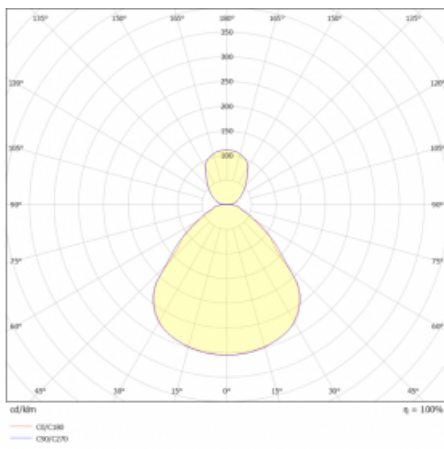

# Rundo 24

290-261I-10GEM3/840, B +  
00-00384-1000/RUN, B

Circular luminaires with an aluminium profile come in height 24 mm. Rundo24 luminaires feature an excellent efficacy of up to 145 lm/W, which can give the space lightness and appeal. The luminaires are pendant or flush-mounted, with direct or direct-indirect distribution of light creating an interesting light halo. A circular luminaire with a PMMA opal diffuser or microprismatic optical system is suitable for both commercial spaces and households. A playful and interesting effect can be created by combining different diameters. Luminaires can be equipped with a motion sensor, daylight sensor or Bluetooth technology, which allows easy control of the luminaire from your smart device.

Type of installation	Suspended
Light distribution	Direct-indirect
Luminaire shape	Circular
Colour of the luminaires	Black
Material	Aluminium
Lifetime	L80/B20 50 000 hours
Warranty	2 years
Description of luminaires	Luminaire suspended
item description	Black ceiling cup and cable
Dimensions	ø 630 mm × 24 mm
Light source	LED MODUL
DIR optical system	Microprisma
INDIR optical system	Opal cover
Luminous flux*	2490 lm
Colour Temperature	4000 K cool white
Luminous efficacy	160 lm/W
MacAdam Light source	3
Colour rendering index	80
UGR max. X=4H Y=8H, ρ=70,50,20	14.4

## Curve