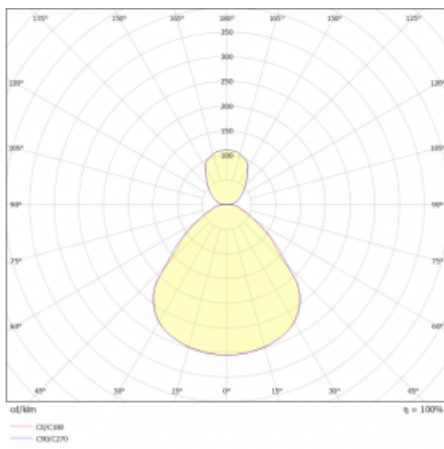

Luminaire

Rundo 24

290-261I-10GEM3/830, W +
00-00384-1000/RUN, W

Circular luminaires with an aluminium profile come in height 24 mm. Rundo24 luminaires feature an excellent efficacy of up to 145 lm/W, which can give the space lightness and appeal. The luminaires are pendant or flush-mounted, with direct or direct-indirect distribution of light creating an interesting light halo. A circular luminaire with a PMMA opal diffuser or microprismatic optical system is suitable for both commercial spaces and households. A playful and interesting effect can be created by combining different diameters. Luminaires can be equipped with a motion sensor, daylight sensor or Bluetooth technology, which allows easy control of the luminaire from your smart device.

Type of installation	Suspended
Light distribution	Direct-indirect
Luminaire shape	Circular
Colour of the luminaires	White
Material	Aluminium
Lifetime	L80/B20 50 000 hours
Warranty	2 years
Description of luminaires	Luminaire suspended
item description	White ceiling cup and cable
Dimensions	ø 630 mm × 24 mm
Light source	LED MODUL
DIR optical system	Microprisma
INDIR optical system	Opal cover
Luminous flux*	2570 lm
Colour Temperature	3000 K warm white
Luminous efficacy	151 lm/W
MacAdam Light source	3
Colour rendering index	80
UGR max. X=4H Y=8H, ρ=70,50,20	14.5

Technical drawing

Luminaire power input* 17 W

Connection of the luminaires ON/OFF + 3h emergency

Electrical voltage 220-240V

Frequency 50/60Hz

⊕ CE IP 40

*±10 %

Curve