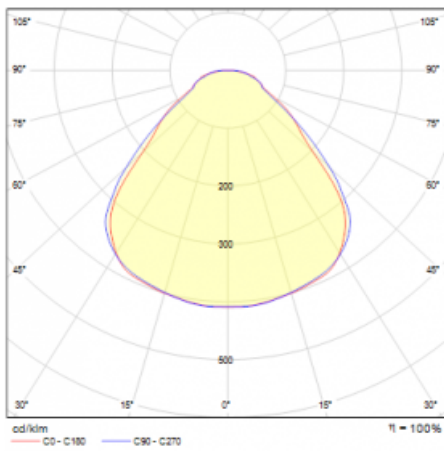

Technical drawing

Luminaire power input 17 W $\pm$ 10 %

Connection of the luminaires Electronic ballast non-dimmable with 3h emergency

Electrical voltage 220-240V

Frequency 50/60Hz

⊕ CE IP 40

Curve