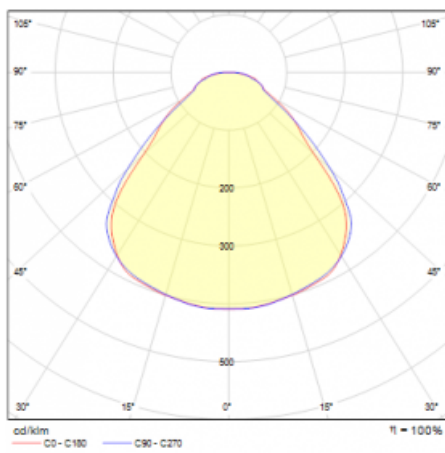

Technical drawing

Luminaire power input* 17 W

Connection of the luminaires ON/OFF + 3h emergency

Electrical voltage 220-240V

Frequency 50/60Hz

⊕ CE IP 40

*±10 %

Curve