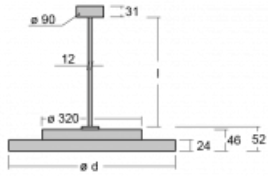

Technical drawing