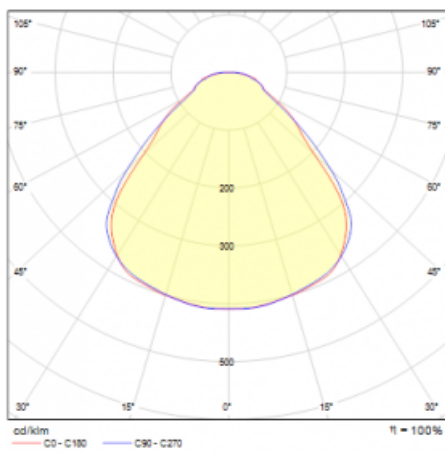

Luminaire

Rundo 24

290-261I-10GEE/840, S +
00-00384-1000/RUN, S

Circular luminaires with an aluminium profile come in height 24 mm. Rundo24 luminaires feature an excellent efficacy of up to 145 lm/W, which can give the space lightness and appeal. The luminaires are pendant or flush-mounted, with direct or direct-indirect distribution of light creating an interesting light halo. A circular luminaire with a PMMA opal diffuser or microprismatic optical system is suitable for both commercial spaces and households. A playful and interesting effect can be created by combining different diameters. Luminaires can be equipped with a motion sensor, daylight sensor or Bluetooth technology, which allows easy control of the luminaire from your smart device.

Type of installation	Suspended
Light distribution	Direct-indirect
Luminaire shape	Circular
Colour of the luminaires	Silver
Material	Aluminium
Lifetime	L80/B20 50 000 hours
Warranty	5 years
Description of luminaires	Luminaire suspended
Dimensions	ø 630 mm × 24 mm
Light source	LED MODUL
Type of optical system	Microprisma
Luminous flux*	2490 lm
Colour Temperature	4000 K cool white
Luminous efficacy	160 lm/W
MacAdam Light source	3
Colour rendering index	80
UGR max. X=4H Y=8H, ρ=70,50,20	14.4

Technical drawing

Luminaire power input* 15.6 W

Connection of the luminaires ON/OFF

Electrical voltage 220-240V

Frequency 50/60Hz

⊕ CE IP 40

*±10 %

Curve