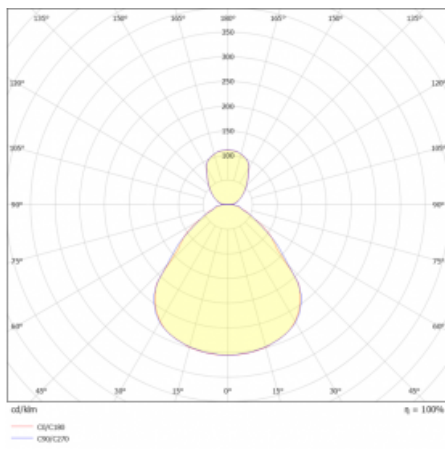

Luminaire

Rundo 24

290-261I-10GEE/830, B +
00-00384-1000/RUN, B

Circular luminaires with an aluminium profile come in height 24 mm. Rundo24 luminaires feature an excellent efficacy of up to 145 lm/W, which can give the space lightness and appeal. The luminaires are pendant or flush-mounted, with direct or direct-indirect distribution of light creating an interesting light halo. A circular luminaire with a PMMA opal diffuser or microprismatic optical system is suitable for both commercial spaces and households. A playful and interesting effect can be created by combining different diameters. Luminaires can be equipped with a motion sensor, daylight sensor or Bluetooth technology, which allows easy control of the luminaire from your smart device.

Type of installation	Suspended
Light distribution	Direct-indirect
Luminaire shape	Circular
Colour of the luminaires	Black
Material	Aluminium
Lifetime	L80/B20 50 000 hours
Warranty	5 years
Description of luminaires	Luminaire suspended
item description	Black ceiling cup and cable
Dimensions	ø 630 mm × 24 mm
Light source	LED MODUL
DIR optical system	Microprisma
INDIR optical system	Opal cover
Luminous flux*	2570 lm
Colour Temperature	3000 K warm white
Luminous efficacy	151 lm/W
MacAdam Light source	3
Colour rendering index	80
UGR max. X=4H Y=8H, ρ=70,50,20	14.5

Technical drawing

Luminaire power input* 17 W

Connection of the luminaires ON/OFF

Electrical voltage 220-240V

Frequency 50/60Hz

⊕ CE IP 40

*±10 %

Curve