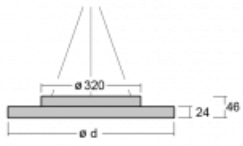

Luminaire

Rundo 24

290-260K-10GID/830, W +
00-00334, W

Circular luminaires with an aluminium profile come in height 24 mm. Rundo24 luminaires feature an excellent efficacy of up to 145 lm/W, which can give the space lightness and appeal. The luminaires are pendant or flush-mounted, with direct or direct-indirect distribution of light creating an interesting light halo. A circular luminaire with a PMMA opal diffuser or microprismatic optical system is suitable for both commercial spaces and households. A playful and interesting effect can be created by combining different diameters. Luminaires can be equipped with a motion sensor, daylight sensor or Bluetooth technology, which allows easy control of the luminaire from your smart device.

Type of installation	Suspended
Light distribution	Direct
Luminaire shape	Circular
Colour of the luminaires	White
Material	Aluminium
Lifetime	L80/B20 50 000 hours
Warranty	5 years
Description of luminaires	Luminaire suspended
item description	White ceiling cup and cable
Dimensions	ø 630 mm × 24 mm
Weight	6.6 kg
Light source	LED MODUL
DIR optical system	Opal diffuser
Luminous flux*	5580 lm
Colour Temperature	3000 K warm white
Luminous efficacy	132 lm/W
MacAdam Light source	3
Colour rendering index	80
UGR max. X=4H Y=8H, ρ=70,50,20	23

Technical drawing

Luminaire power input* 42.3 W

Connection of the luminaires DALI

Electrical voltage 220-240V

Frequency 50/60Hz

⊕ CE IP 40

* $\pm 10\%$

Curve