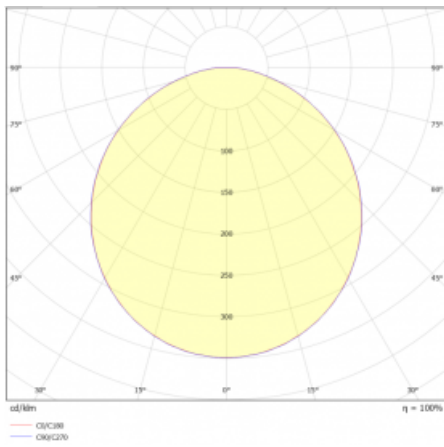

Luminaire

Rundo 24

290-260K-10GGD/840, W +
00-00334, W

Circular luminaires with an aluminium profile come in height 24 mm. Rundo24 luminaires feature an excellent efficacy of up to 145 lm/W, which can give the space lightness and appeal. The luminaires are pendant or flush-mounted, with direct or direct-indirect distribution of light creating an interesting light halo. A circular luminaire with a PMMA opal diffuser or microprismatic optical system is suitable for both commercial spaces and households. A playful and interesting effect can be created by combining different diameters. Luminaires can be equipped with a motion sensor, daylight sensor or Bluetooth technology, which allows easy control of the luminaire from your smart device.

Type of installation	Suspended
Light distribution	Direct
Luminaire shape	Circular
Colour of the luminaires	White
Material	Aluminium
Lifetime	L80/B20 50 000 hours
Warranty	5 years
Description of luminaires	Luminaire suspended
item description	White ceiling cup and cable
Dimensions	ø 630 mm × 24 mm
Light source	LED MODUL
DIR optical system	Opal diffuser
Luminous flux*	3060 lm
Colour Temperature	4000 K cool white
Luminous efficacy	142 lm/W
MacAdam Light source	3
Colour rendering index	80
UGR max. X=4H Y=8H, ρ=70,50,20	20.9

Technical drawing

Luminaire power input* 21.6 W

Connection of the luminaires DALI

Electrical voltage 220-240V

Frequency 50/60Hz

⊕ CE IP 40

*±10 %

Curve