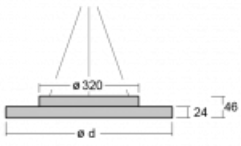

Luminaire

Rundo 24

290-260K-10GGD/840, W +
00-00334, W

Circular luminaires with an aluminium profile come in height 24 mm. Rundo24 luminaires feature an excellent efficacy of up to 145 lm/W, which can give the space lightness and appeal. The luminaires are pendant or flush-mounted, with direct or direct-indirect distribution of light creating an interesting light halo. A circular luminaire with a PMMA opal diffuser or microprismatic optical system is suitable for both commercial spaces and households. A playful and interesting effect can be created by combining different diameters. Luminaires can be equipped with a motion sensor, daylight sensor or Bluetooth technology, which allows easy control of the luminaire from your smart device.

Type of installation	Suspended
Light distribution	Direct
Luminaire shape	Circular
Colour of the luminaires	White
Material	Aluminium
Lifetime	L80/B20 50 000 hours
Warranty	5 years
Description of luminaires	Luminaire suspended
item description	White ceiling cup and cable
Dimensions	ø 630 mm × 24 mm
Light source	LED MODUL
DIR optical system	Opal diffuser
Luminous flux*	3060 lm
Colour Temperature	4000 K cool white
Luminous efficacy	142 lm/W
MacAdam Light source	3
Colour rendering index	80
UGR max. X=4H Y=8H, ρ=70,50,20	20.9

Technical drawing

Luminaire power input* 21.6 W

Connection of the luminaires DALI

Electrical voltage 220-240V

Frequency 50/60Hz

⊕ CE IP 40

*±10 %

Curve