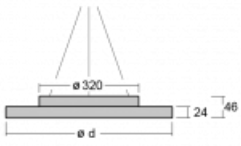

Luminaire

Rundo 24

290-260K-10GGD/840, B +
00-00334, B

Circular luminaires with an aluminium profile come in height 24 mm. Rundo24 luminaires feature an excellent efficacy of up to 145 lm/W, which can give the space lightness and appeal. The luminaires are pendant or flush-mounted, with direct or direct-indirect distribution of light creating an interesting light halo. A circular luminaire with a PMMA opal diffuser or microprismatic optical system is suitable for both commercial spaces and households. A playful and interesting effect can be created by combining different diameters. Luminaires can be equipped with a motion sensor, daylight sensor or Bluetooth technology, which allows easy control of the luminaire from your smart device.

Type of installation	Suspended
Light distribution	Direct
Luminaire shape	Circular
Colour of the luminaires	Black
Material	Aluminium
Lifetime	L80/B20 50 000 hours
Warranty	5 years
Description of luminaires	Luminaire suspended
item description	Black ceiling cup and cable
Dimensions	ø 630 mm × 24 mm
Light source	LED MODUL
DIR optical system	Opal diffuser
Luminous flux*	3060 lm
Colour Temperature	4000 K cool white
Luminous efficacy	142 lm/W
MacAdam Light source	3
Colour rendering index	80
UGR max. X=4H Y=8H, ρ=70,50,20	20.9

Technical drawing

Luminaire power input* 21.6 W

Connection of the luminaires DALI

Electrical voltage 220-240V

Frequency 50/60Hz

⊕ CE IP 40

*±10 %

Curve