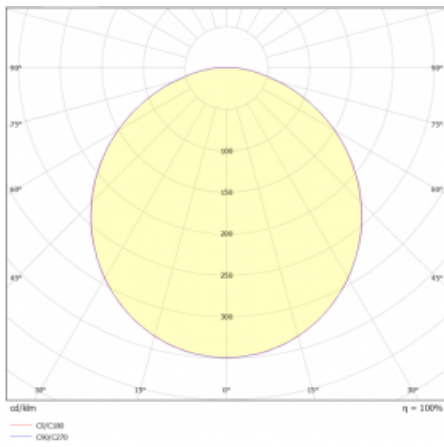

Luminaire

Rundo 24

290-260K-10GGD/840, B +
00-00334, B

Circular luminaires with an aluminium profile come in height 24 mm. Rundo24 luminaires feature an excellent efficacy of up to 145 lm/W, which can give the space lightness and appeal. The luminaires are pendant or flush-mounted, with direct or direct-indirect distribution of light creating an interesting light halo. A circular luminaire with a PMMA opal diffuser or microprismatic optical system is suitable for both commercial spaces and households. A playful and interesting effect can be created by combining different diameters. Luminaires can be equipped with a motion sensor, daylight sensor or Bluetooth technology, which allows easy control of the luminaire from your smart device.

Type of installation	Suspended
Light distribution	Direct
Luminaire shape	Circular
Colour of the luminaires	Black
Material	Aluminium
Lifetime	L80/B20 50 000 hours
Warranty	5 years
Description of luminaires	Luminaire suspended
item description	Black ceiling cup and cable
Dimensions	ø 630 mm × 24 mm
Light source	LED MODUL
DIR optical system	Opal diffuser
Luminous flux*	3060 lm
Colour Temperature	4000 K cool white
Luminous efficacy	142 lm/W
MacAdam Light source	3
Colour rendering index	80
UGR max. X=4H Y=8H, ρ=70,50,20	20.9

Technical drawing

Luminaire power input* 21.6 W

Connection of the luminaires DALI

Electrical voltage 220-240V

Frequency 50/60Hz

⊕ CE IP 40

*±10 %

Curve