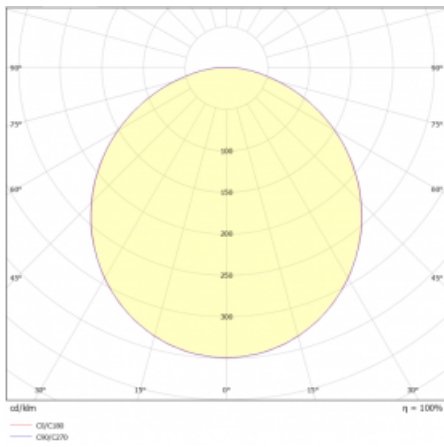

Technical drawing

Luminaire power input* 14.9 W

Connection of the luminaires ON/OFF + 3h emergency

Electrical voltage 220-240V

Frequency 50/60Hz

⊕ CE IP 40

*±10 %

Curve