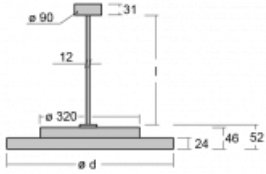

Technical drawing