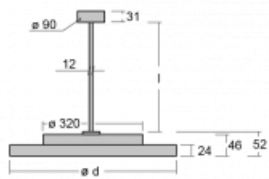

Technical drawing