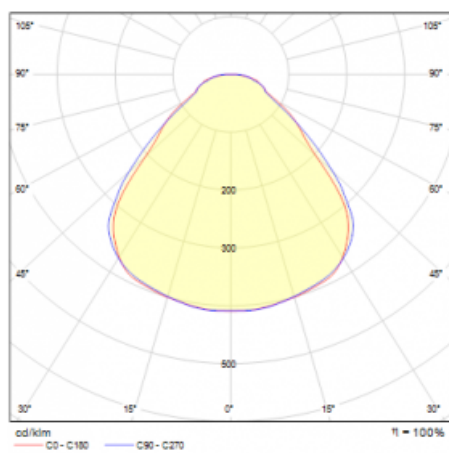

Technical drawing

Luminaire power input* 39.4 W

Connection of the luminaires ON/OFF + 3h emergency

Electrical voltage 220-240V

Frequency 50/60Hz

⊕ CE IP 40

*±10 %

Curve