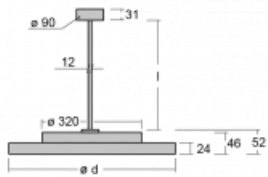

Technical drawing