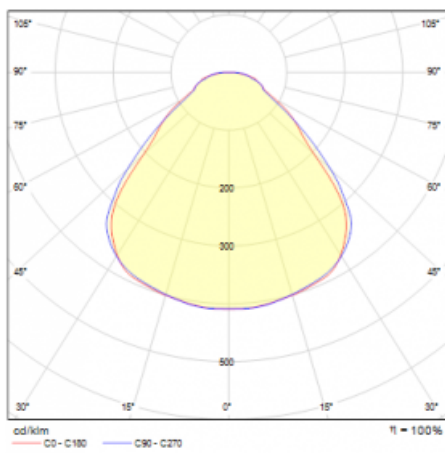

Luminaire

Rundo 24

290-260I-10GIE/840, B +
00-00384-1000/RUN, B

Circular luminaires with an aluminium profile come in height 24 mm. Rundo24 luminaires feature an excellent efficacy of up to 145 lm/W, which can give the space lightness and appeal. The luminaires are pendant or flush-mounted, with direct or direct-indirect distribution of light creating an interesting light halo. A circular luminaire with a PMMA opal diffuser or microprismatic optical system is suitable for both commercial spaces and households. A playful and interesting effect can be created by combining different diameters. Luminaires can be equipped with a motion sensor, daylight sensor or Bluetooth technology, which allows easy control of the luminaire from your smart device.

Type of installation	Suspended
Light distribution	Direct
Luminaire shape	Circular
Colour of the luminaires	Black
Material	Aluminium
Lifetime	L80/B20 50 000 hours
Warranty	5 years
Description of luminaires	Luminaire suspended
Dimensions	ø 630 mm × 24 mm
Weight	6.7 kg
Light source	LED MODUL
Type of optical system	Microprisma
Luminous flux*	5600 lm
Colour Temperature	4000 K cool white
Luminous efficacy	148 lm/W
MacAdam Light source	3
Colour rendering index	80
UGR max. X=4H Y=8H, $\rho=70,50,20$	20.3

Technical drawing

Luminaire power input* 37.9 W

Connection of the luminaires ON/OFF

Electrical voltage 220-240V

Frequency 50/60Hz

⊕ CE IP 40

*±10 %

Curve