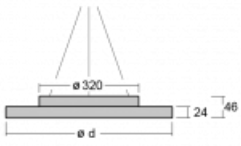

Luminaire

Rundo 24

290-260I-10GID/840, B +
00-00334, B

Circular luminaires with an aluminium profile come in height 24 mm. Rundo24 luminaires feature an excellent efficacy of up to 145 lm/W, which can give the space lightness and appeal. The luminaires are pendant or flush-mounted, with direct or direct-indirect distribution of light creating an interesting light halo. A circular luminaire with a PMMA opal diffuser or microprismatic optical system is suitable for both commercial spaces and households. A playful and interesting effect can be created by combining different diameters. Luminaires can be equipped with a motion sensor, daylight sensor or Bluetooth technology, which allows easy control of the luminaire from your smart device.

Type of installation	Suspended
Light distribution	Direct
Luminaire shape	Circular
Colour of the luminaires	Black
Material	Aluminium
Lifetime	L80/B20 50 000 hours
Warranty	5 years
Description of luminaires	Luminaire suspended
Dimensions	ø 630 mm × 24 mm
Weight	6.7 kg
Light source	LED MODUL
Type of optical system	Microprisma
Luminous flux*	5600 lm
Colour Temperature	4000 K cool white
Luminous efficacy	148 lm/W
MacAdam Light source	3
Colour rendering index	80
UGR max. X=4H Y=8H, ρ=70,50,20	20.3

Technical drawing

Luminaire power input* 37.9 W

Connection of the luminaires DALI

Electrical voltage 220-240V

Frequency 50/60Hz

⊕ CE IP 40

*±10 %

Curve