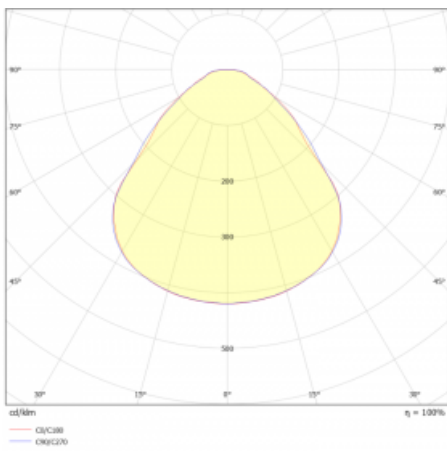

Technical drawing

Luminaire power input* 25.6 W

Connection of the luminaires ON/OFF + 3h emergency

Electrical voltage 220-240V

Frequency 50/60Hz

⊕ CE IP 40

*±10 %

Curve