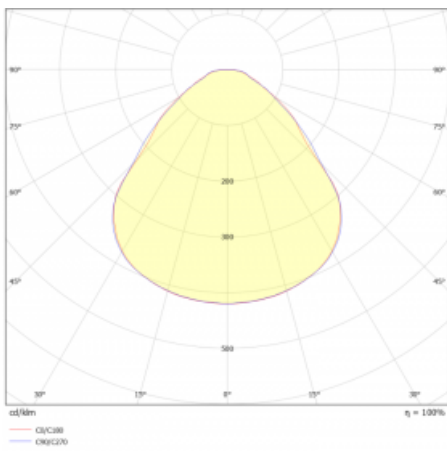

Technical drawing

Luminaire power input* 26.4 W

Connection of the luminaires ON/OFF + 3h emergency

Electrical voltage 220-240V

Frequency 50/60Hz

⊕ CE IP 40

*±10 %

Curve