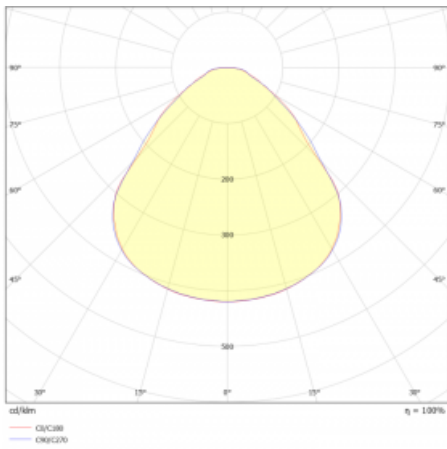

Luminaire

Rundo 24

290-260I-10GHE/840, W +
00-00384-1000/RUN, W

Circular luminaires with an aluminium profile come in height 24 mm. Rundo24 luminaires feature an excellent efficacy of up to 145 lm/W, which can give the space lightness and appeal. The luminaires are pendant or flush-mounted, with direct or direct-indirect distribution of light creating an interesting light halo. A circular luminaire with a PMMA opal diffuser or microprismatic optical system is suitable for both commercial spaces and households. A playful and interesting effect can be created by combining different diameters. Luminaires can be equipped with a motion sensor, daylight sensor or Bluetooth technology, which allows easy control of the luminaire from your smart device.

Type of installation	Suspended
Light distribution	Direct
Luminaire shape	Circular
Colour of the luminaires	White
Material	Aluminium
Lifetime	L80/B20 50 000 hours
Warranty	5 years
Description of luminaires	Luminaire suspended
item description	White ceiling cup and cable
Dimensions	ø 630 mm × 24 mm
Light source	LED MODUL
DIR optical system	Microprisma
Luminous flux*	3870 lm
Colour Temperature	4000 K cool white
Luminous efficacy	151 lm/W
MacAdam Light source	3
Colour rendering index	80
UGR max. X=4H Y=8H, ρ=70,50,20	19

Technical drawing

Luminaire power input* 25.6 W

Connection of the luminaires ON/OFF

Electrical voltage 220-240V

Frequency 50/60Hz

⊕ CE IP 40

*±10 %

Curve