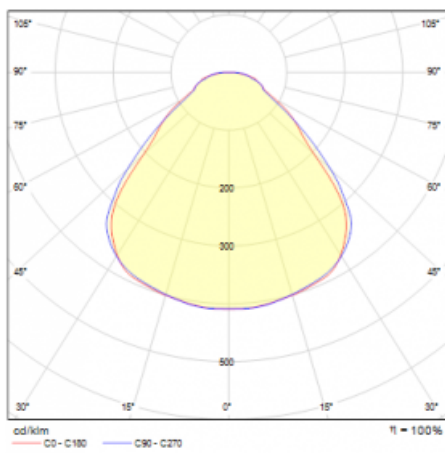

Luminaire

Rundo 24

290-260I-10GHE/840, B +
00-00334, B

Circular luminaires with an aluminium profile come in height 24 mm. Rundo24 luminaires feature an excellent efficacy of up to 145 lm/W, which can give the space lightness and appeal. The luminaires are pendant or flush-mounted, with direct or direct-indirect distribution of light creating an interesting light halo. A circular luminaire with a PMMA opal diffuser or microprismatic optical system is suitable for both commercial spaces and households. A playful and interesting effect can be created by combining different diameters. Luminaires can be equipped with a motion sensor, daylight sensor or Bluetooth technology, which allows easy control of the luminaire from your smart device.

Type of installation	Suspended
Light distribution	Direct
Luminaire shape	Circular
Colour of the luminaires	Black
Material	Aluminium
Lifetime	L80/B20 50 000 hours
Warranty	5 years
Description of luminaires	Luminaire suspended
Dimensions	ø 630 mm × 24 mm
Light source	LED MODUL
Type of optical system	Microprisma
Luminous flux*	3870 lm
Colour Temperature	4000 K cool white
Luminous efficacy	151 lm/W
MacAdam Light source	3
Colour rendering index	80
UGR max. X=4H Y=8H, ρ=70,50,20	19

Technical drawing

Luminaire power input* 25.6 W

Connection of the luminaires ON/OFF

Electrical voltage 220-240V

Frequency 50/60Hz

⊕ CE IP 40

* $\pm 10\%$

Curve