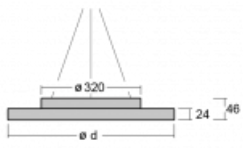

Technical drawing