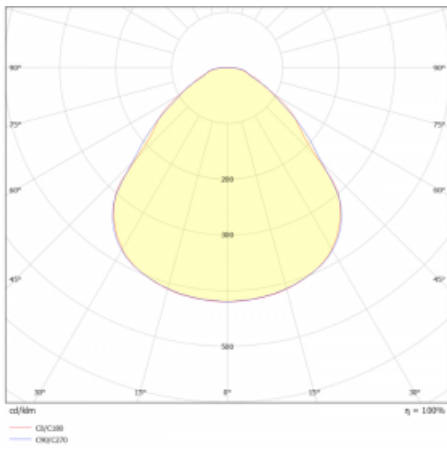

Luminaire

Rundo 24

290-260I-10GHE/830, W +
00-00334, W

Circular luminaires with an aluminium profile come in height 24 mm. Rundo24 luminaires feature an excellent efficacy of up to 145 lm/W, which can give the space lightness and appeal. The luminaires are pendant or flush-mounted, with direct or direct-indirect distribution of light creating an interesting light halo. A circular luminaire with a PMMA opal diffuser or microprismatic optical system is suitable for both commercial spaces and households. A playful and interesting effect can be created by combining different diameters. Luminaires can be equipped with a motion sensor, daylight sensor or Bluetooth technology, which allows easy control of the luminaire from your smart device.

Type of installation	Suspended
Light distribution	Direct
Luminaire shape	Circular
Colour of the luminaires	White
Material	Aluminium
Lifetime	L80/B20 50 000 hours
Warranty	5 years
Description of luminaires	Luminaire suspended
item description	White ceiling cup and cable
Dimensions	ø 630 mm × 24 mm
Light source	LED MODUL
DIR optical system	Microprisma
Luminous flux*	3810 lm
Colour Temperature	3000 K warm white
Luminous efficacy	144 lm/W
MacAdam Light source	3
Colour rendering index	80
UGR max. X=4H Y=8H, ρ=70,50,20	18.9

Technical drawing

Luminaire power input* 26.4 W

Connection of the luminaires ON/OFF

Electrical voltage 220-240V

Frequency 50/60Hz

⊕ CE IP 40

*±10 %

Curve