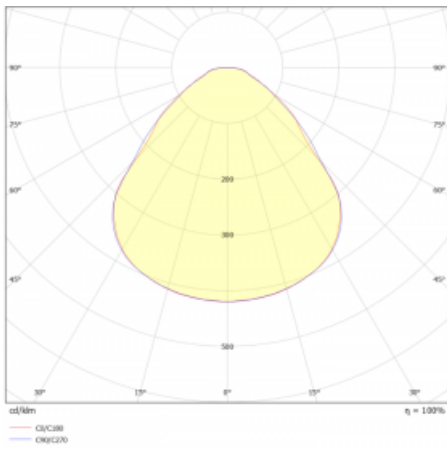

Technical drawing

Luminaire power input* 20.2 W

Connection of the luminaires ON/OFF + 3h emergency

Electrical voltage 220-240V

Frequency 50/60Hz

⊕ CE IP 40

* $\pm 10\%$

Curve