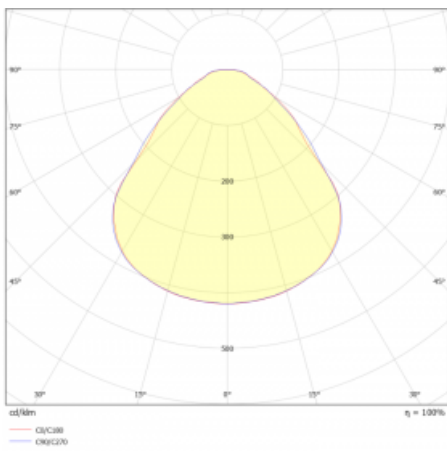

Technical drawing

Luminaire power input* 20.2 W

Connection of the luminaires ON/OFF + 3h emergency

Electrical voltage 220-240V

Frequency 50/60Hz

⊕ CE IP 40

*±10 %

Curve