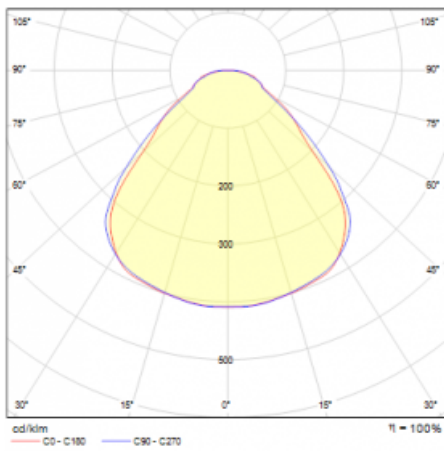

Technical drawing

Luminaire power input 20.2 W $\pm$ 10 %

Connection of the luminaires Electronic ballast non-dimmable with 3h emergency

Electrical voltage 220-240V

Frequency 50/60Hz

⊕ CE IP 40

Curve