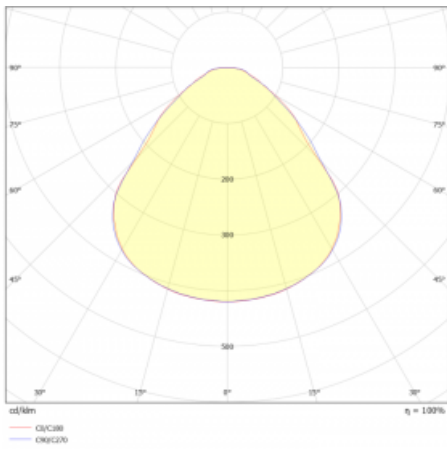

Technical drawing

Luminaire power input* 21.6 W

Connection of the luminaires ON/OFF + 3h emergency

Electrical voltage 220-240V

Frequency 50/60Hz

⊕ CE IP 40

*±10 %

Curve