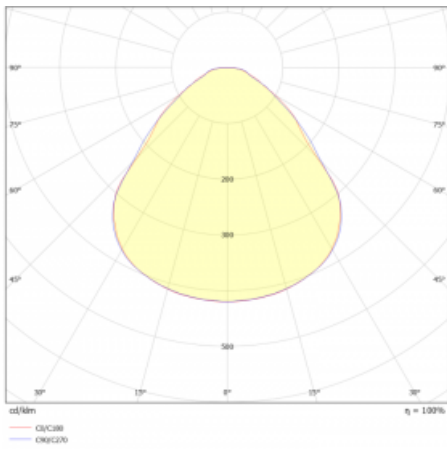

Type of installation	Suspended
Light distribution	Direct
Luminaire shape	Circular
Colour of the luminaires	White
Material	Aluminium
Lifetime	L80/B20 50 000 hours
Warranty	5 years
Description of luminaires	Luminaire suspended
item description	White ceiling cup and cable
Dimensions	ø 630 mm × 24 mm
Light source	LED MODUL
DIR optical system	Microprisma
Luminous flux*	3060 lm
Colour Temperature	4000 K cool white
Luminous efficacy	151 lm/W
MacAdam Light source	3
Colour rendering index	80
UGR max. X=4H Y=8H, ρ=70,50,20	18.2

## Curve