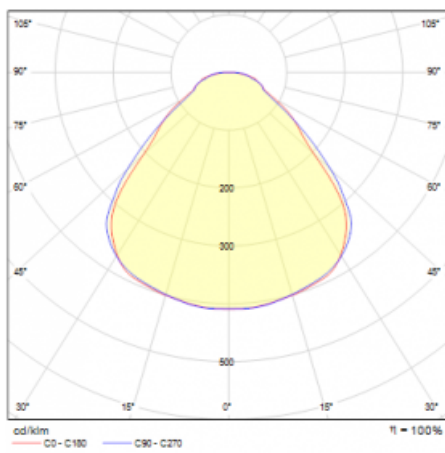

Luminaire

Rundo 24

290-260I-10GGD/840, B +
00-00334, B

Circular luminaires with an aluminium profile come in height 24 mm. Rundo24 luminaires feature an excellent efficacy of up to 145 lm/W, which can give the space lightness and appeal. The luminaires are pendant or flush-mounted, with direct or direct-indirect distribution of light creating an interesting light halo. A circular luminaire with a PMMA opal diffuser or microprismatic optical system is suitable for both commercial spaces and households. A playful and interesting effect can be created by combining different diameters. Luminaires can be equipped with a motion sensor, daylight sensor or Bluetooth technology, which allows easy control of the luminaire from your smart device.

Type of installation	Suspended
Light distribution	Direct
Luminaire shape	Circular
Colour of the luminaires	Black
Material	Aluminium
Lifetime	L80/B20 50 000 hours
Warranty	5 years
Description of luminaires	Luminaire suspended
Dimensions	ø 630 mm × 24 mm
Light source	LED MODUL
Type of optical system	Microprisma
Luminous flux*	3060 lm
Colour Temperature	4000 K cool white
Luminous efficacy	151 lm/W
MacAdam Light source	3
Colour rendering index	80
UGR max. X=4H Y=8H, ρ=70,50,20	18.2

Technical drawing

Luminaire power input* 20.2 W

Connection of the luminaires DALI

Electrical voltage 220-240V

Frequency 50/60Hz

⊕ CE IP 40

*±10 %

Curve