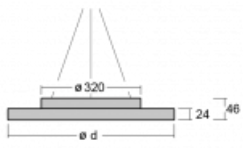

Luminaire

Rundo 24

290-260I-10GGD/840, B +
00-00334, B

Circular luminaires with an aluminium profile come in height 24 mm. Rundo24 luminaires feature an excellent efficacy of up to 145 lm/W, which can give the space lightness and appeal. The luminaires are pendant or flush-mounted, with direct or direct-indirect distribution of light creating an interesting light halo. A circular luminaire with a PMMA opal diffuser or microprismatic optical system is suitable for both commercial spaces and households. A playful and interesting effect can be created by combining different diameters. Luminaires can be equipped with a motion sensor, daylight sensor or Bluetooth technology, which allows easy control of the luminaire from your smart device.

Type of installation	Suspended
Light distribution	Direct
Luminaire shape	Circular
Colour of the luminaires	Black
Material	Aluminium
Lifetime	L80/B20 50 000 hours
Warranty	5 years
Description of luminaires	Luminaire suspended
Dimensions	ø 630 mm × 24 mm
Light source	LED MODUL
Type of optical system	Microprisma
Luminous flux*	3060 lm
Colour Temperature	4000 K cool white
Luminous efficacy	151 lm/W
MacAdam Light source	3
Colour rendering index	80
UGR max. X=4H Y=8H, ρ=70,50,20	18.2

Technical drawing

Luminaire power input* 20.2 W

Connection of the luminaires DALI

Electrical voltage 220-240V

Frequency 50/60Hz

⊕ CE IP 40

*±10 %

Curve