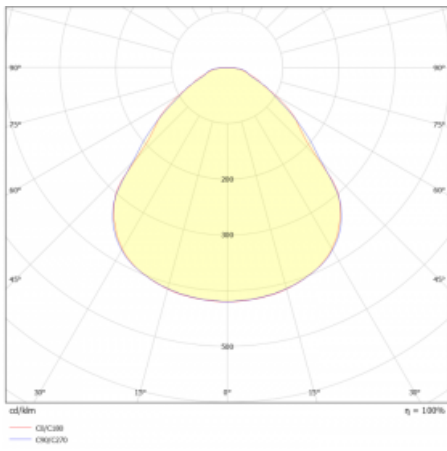

Type of installation	Suspended
Light distribution	Direct
Luminaire shape	Circular
Colour of the luminaires	White
Material	Aluminium
Lifetime	L80/B20 50 000 hours
Warranty	2 years
Description of luminaires	Luminaire suspended
item description	White ceiling cup and cable
Dimensions	ø 630 mm × 24 mm
Light source	LED MODUL
DIR optical system	Microprisma
Luminous flux*	2130 lm
Colour Temperature	4000 K cool white
Luminous efficacy	150 lm/W
MacAdam Light source	3
Colour rendering index	80
UGR max. X=4H Y=8H, ρ=70,50,20	16.9

## Curve