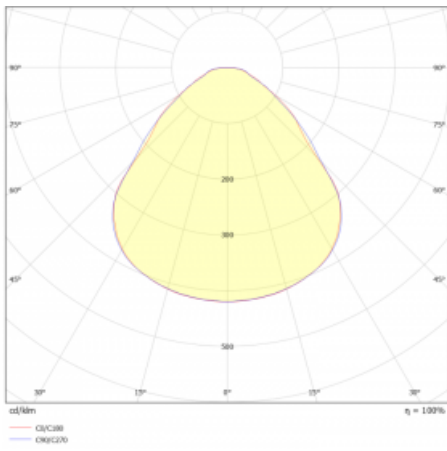

Type of installation	Suspended
Light distribution	Direct
Luminaire shape	Circular
Colour of the luminaires	Black
Material	Aluminium
Lifetime	L80/B20 50 000 hours
Warranty	2 years
Description of luminaires	Luminaire suspended
item description	Black ceiling cup and cable
Dimensions	ø 630 mm × 24 mm
Light source	LED MODUL
DIR optical system	Microprisma
Luminous flux*	2050 lm
Colour Temperature	3000 K warm white
Luminous efficacy	144 lm/W
MacAdam Light source	3
Colour rendering index	80
UGR max. X=4H Y=8H, ρ=70,50,20	16.8

## Curve