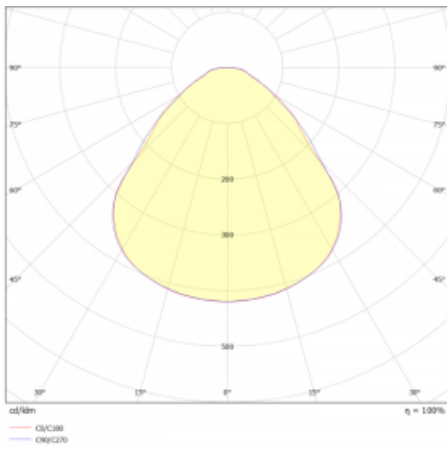

Type of installation	Suspended
Light distribution	Direct
Luminaire shape	Circular
Colour of the luminaires	White
Material	Aluminium
Lifetime	L80/B20 50 000 hours
Warranty	5 years
Description of luminaires	Luminaire suspended
item description	White ceiling cup and cable
Dimensions	ø 630 mm × 24 mm
Light source	LED MODUL
DIR optical system	Microprisma
Luminous flux*	2130 lm
Colour Temperature	4000 K cool white
Luminous efficacy	150 lm/W
MacAdam Light source	3
Colour rendering index	80
UGR max. X=4H Y=8H, ρ=70,50,20	16.9

## Curve