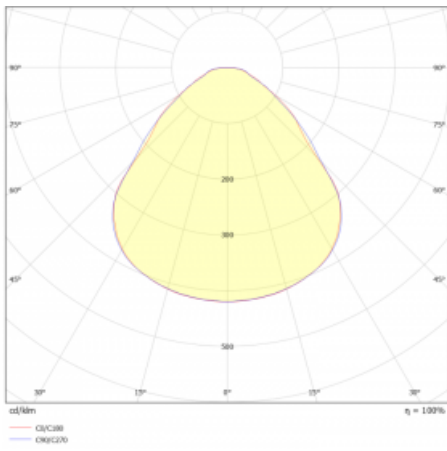

Luminaire

Rundo 24

290-260I-10GEE/830, W +
00-00384-1000/RUN, W

Circular luminaires with an aluminium profile come in height 24 mm. Rundo24 luminaires feature an excellent efficacy of up to 145 lm/W, which can give the space lightness and appeal. The luminaires are pendant or flush-mounted, with direct or direct-indirect distribution of light creating an interesting light halo. A circular luminaire with a PMMA opal diffuser or microprismatic optical system is suitable for both commercial spaces and households. A playful and interesting effect can be created by combining different diameters. Luminaires can be equipped with a motion sensor, daylight sensor or Bluetooth technology, which allows easy control of the luminaire from your smart device.

Type of installation	Suspended
Light distribution	Direct
Luminaire shape	Circular
Colour of the luminaires	White
Material	Aluminium
Lifetime	L80/B20 50 000 hours
Warranty	5 years
Description of luminaires	Luminaire suspended
item description	White ceiling cup and cable
Dimensions	ø 630 mm × 24 mm
Light source	LED MODUL
DIR optical system	Microprisma
Luminous flux*	2050 lm
Colour Temperature	3000 K warm white
Luminous efficacy	144 lm/W
MacAdam Light source	3
Colour rendering index	80
UGR max. X=4H Y=8H, ρ=70,50,20	16.8

Technical drawing

Luminaire power input* 14.2 W

Connection of the luminaires ON/OFF

Electrical voltage 220-240V

Frequency 50/60Hz

⊕ CE IP 40

*±10 %

Curve