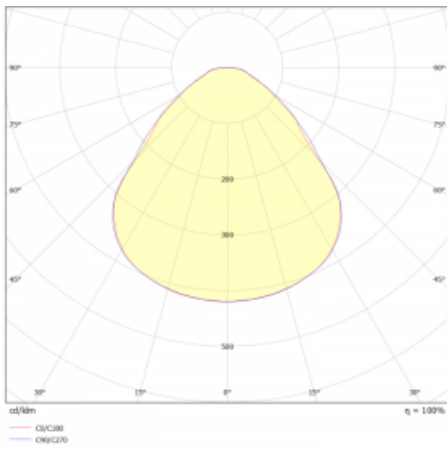

Luminaire

Rundo 24

290-260I-10GEE/830, W +
00-00334, W

Circular luminaires with an aluminium profile come in height 24 mm. Rundo24 luminaires feature an excellent efficacy of up to 145 lm/W, which can give the space lightness and appeal. The luminaires are pendant or flush-mounted, with direct or direct-indirect distribution of light creating an interesting light halo. A circular luminaire with a PMMA opal diffuser or microprismatic optical system is suitable for both commercial spaces and households. A playful and interesting effect can be created by combining different diameters. Luminaires can be equipped with a motion sensor, daylight sensor or Bluetooth technology, which allows easy control of the luminaire from your smart device.

Type of installation	Suspended
Light distribution	Direct
Luminaire shape	Circular
Colour of the luminaires	White
Material	Aluminium
Lifetime	L80/B20 50 000 hours
Warranty	5 years
Description of luminaires	Luminaire suspended
item description	White ceiling cup and cable
Dimensions	ø 630 mm × 24 mm
Light source	LED MODUL
DIR optical system	Microprisma
Luminous flux*	2050 lm
Colour Temperature	3000 K warm white
Luminous efficacy	144 lm/W
MacAdam Light source	3
Colour rendering index	80
UGR max. X=4H Y=8H, ρ=70,50,20	16.8

Technical drawing

Luminaire power input* 14.2 W

Connection of the luminaires ON/OFF

Electrical voltage 220-240V

Frequency 50/60Hz

⊕ CE IP 40

*±10 %

Curve