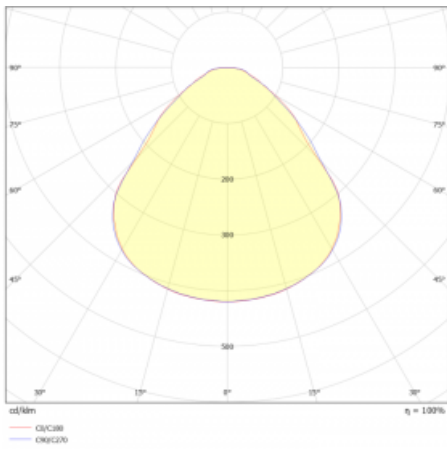

Luminaire

Rundo 24

290-260I-10GEE/830, S +
00-00384-1000/RUN, S

Circular luminaires with an aluminium profile come in height 24 mm. Rundo24 luminaires feature an excellent efficacy of up to 145 lm/W, which can give the space lightness and appeal. The luminaires are pendant or flush-mounted, with direct or direct-indirect distribution of light creating an interesting light halo. A circular luminaire with a PMMA opal diffuser or microprismatic optical system is suitable for both commercial spaces and households. A playful and interesting effect can be created by combining different diameters. Luminaires can be equipped with a motion sensor, daylight sensor or Bluetooth technology, which allows easy control of the luminaire from your smart device.

Type of installation	Suspended
Light distribution	Direct
Luminaire shape	Circular
Colour of the luminaires	Silver
Material	Aluminium
Lifetime	L80/B20 50 000 hours
Warranty	5 years
Description of luminaires	Luminaire suspended
item description	Silver ceiling cup and transparent cable
Dimensions	ø 630 mm × 24 mm
Light source	LED MODUL
DIR optical system	Microprisma
Luminous flux*	2050 lm
Colour Temperature	3000 K warm white
Luminous efficacy	144 lm/W
MacAdam Light source	3
Colour rendering index	80
UGR max. X=4H Y=8H, ρ=70,50,20	16.8

Technical drawing

Luminaire power input* 14.2 W

Connection of the luminaires ON/OFF

Electrical voltage 220-240V

Frequency 50/60Hz

  IP 40

* $\pm 10\%$

Curve