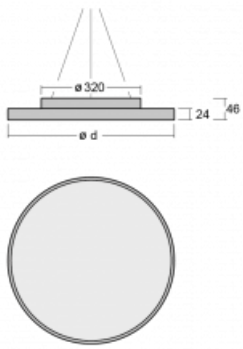

Technical drawing

Luminaire power input* 26.5 W

Connection of the luminaires ON/OFF + 3h emergency

Electrical voltage 220-240V

Frequency 50/60Hz

⊕ CE IP 40

*±10 %