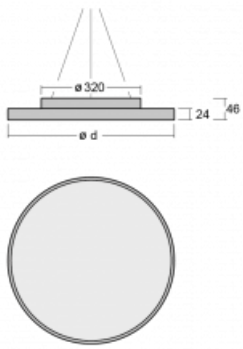

Technical drawing

Luminaire power input* 26.5 W

Connection of the luminaires ON/OFF

Electrical voltage 220-240V

Frequency 50/60Hz

⊕ CE IP 40

*±10 %