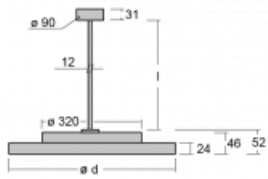

Technical drawing

Luminaire power input* 28.1 W

Connection of the luminaires DALI

Electrical voltage 220-240V

Frequency 50/60Hz

⊕ CE IP 40

* $\pm 10\%$