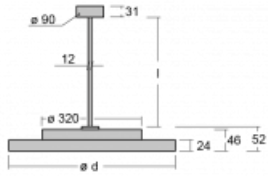

Technical drawing

Luminaire power input* 39.1 W

Connection of the luminaires ON/OFF

Electrical voltage 220-240V

Frequency 50/60Hz

⊕ CE IP 40

* $\pm 10\%$